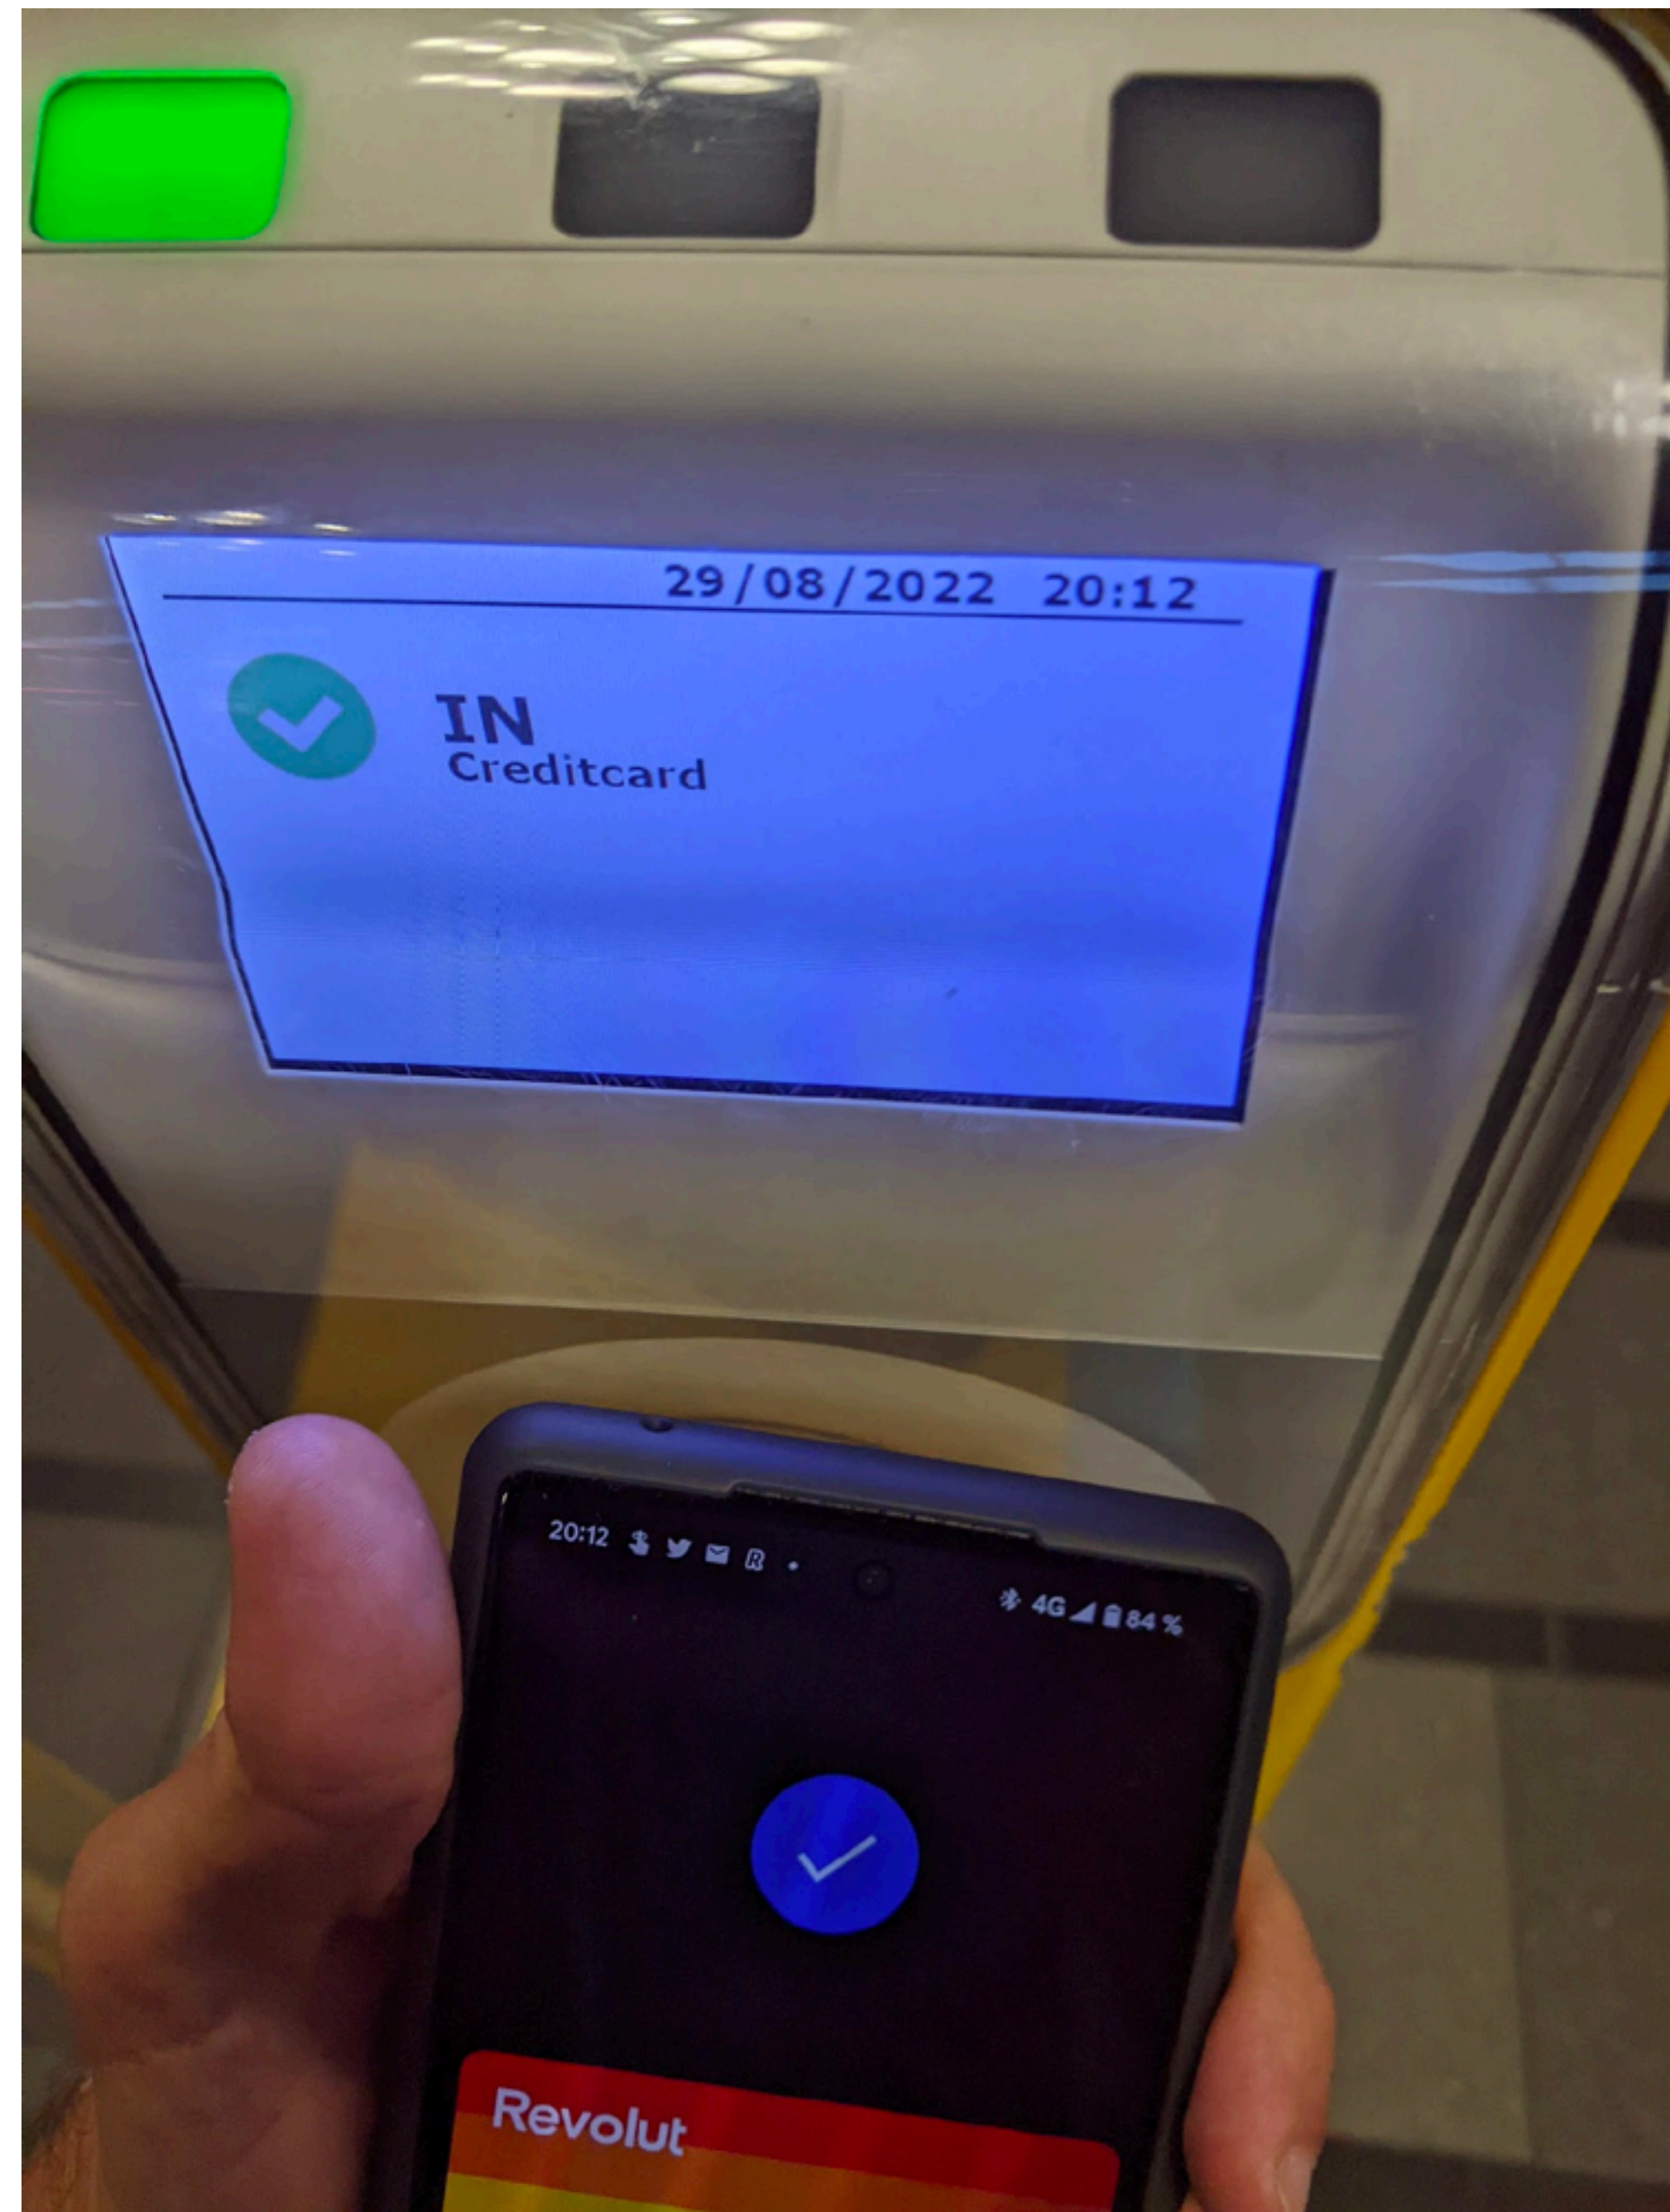

You can use **VISA**
or the **Mastercard**.
Mobile pay works too
just like **credit cards**.
OVpay is comin' to town.