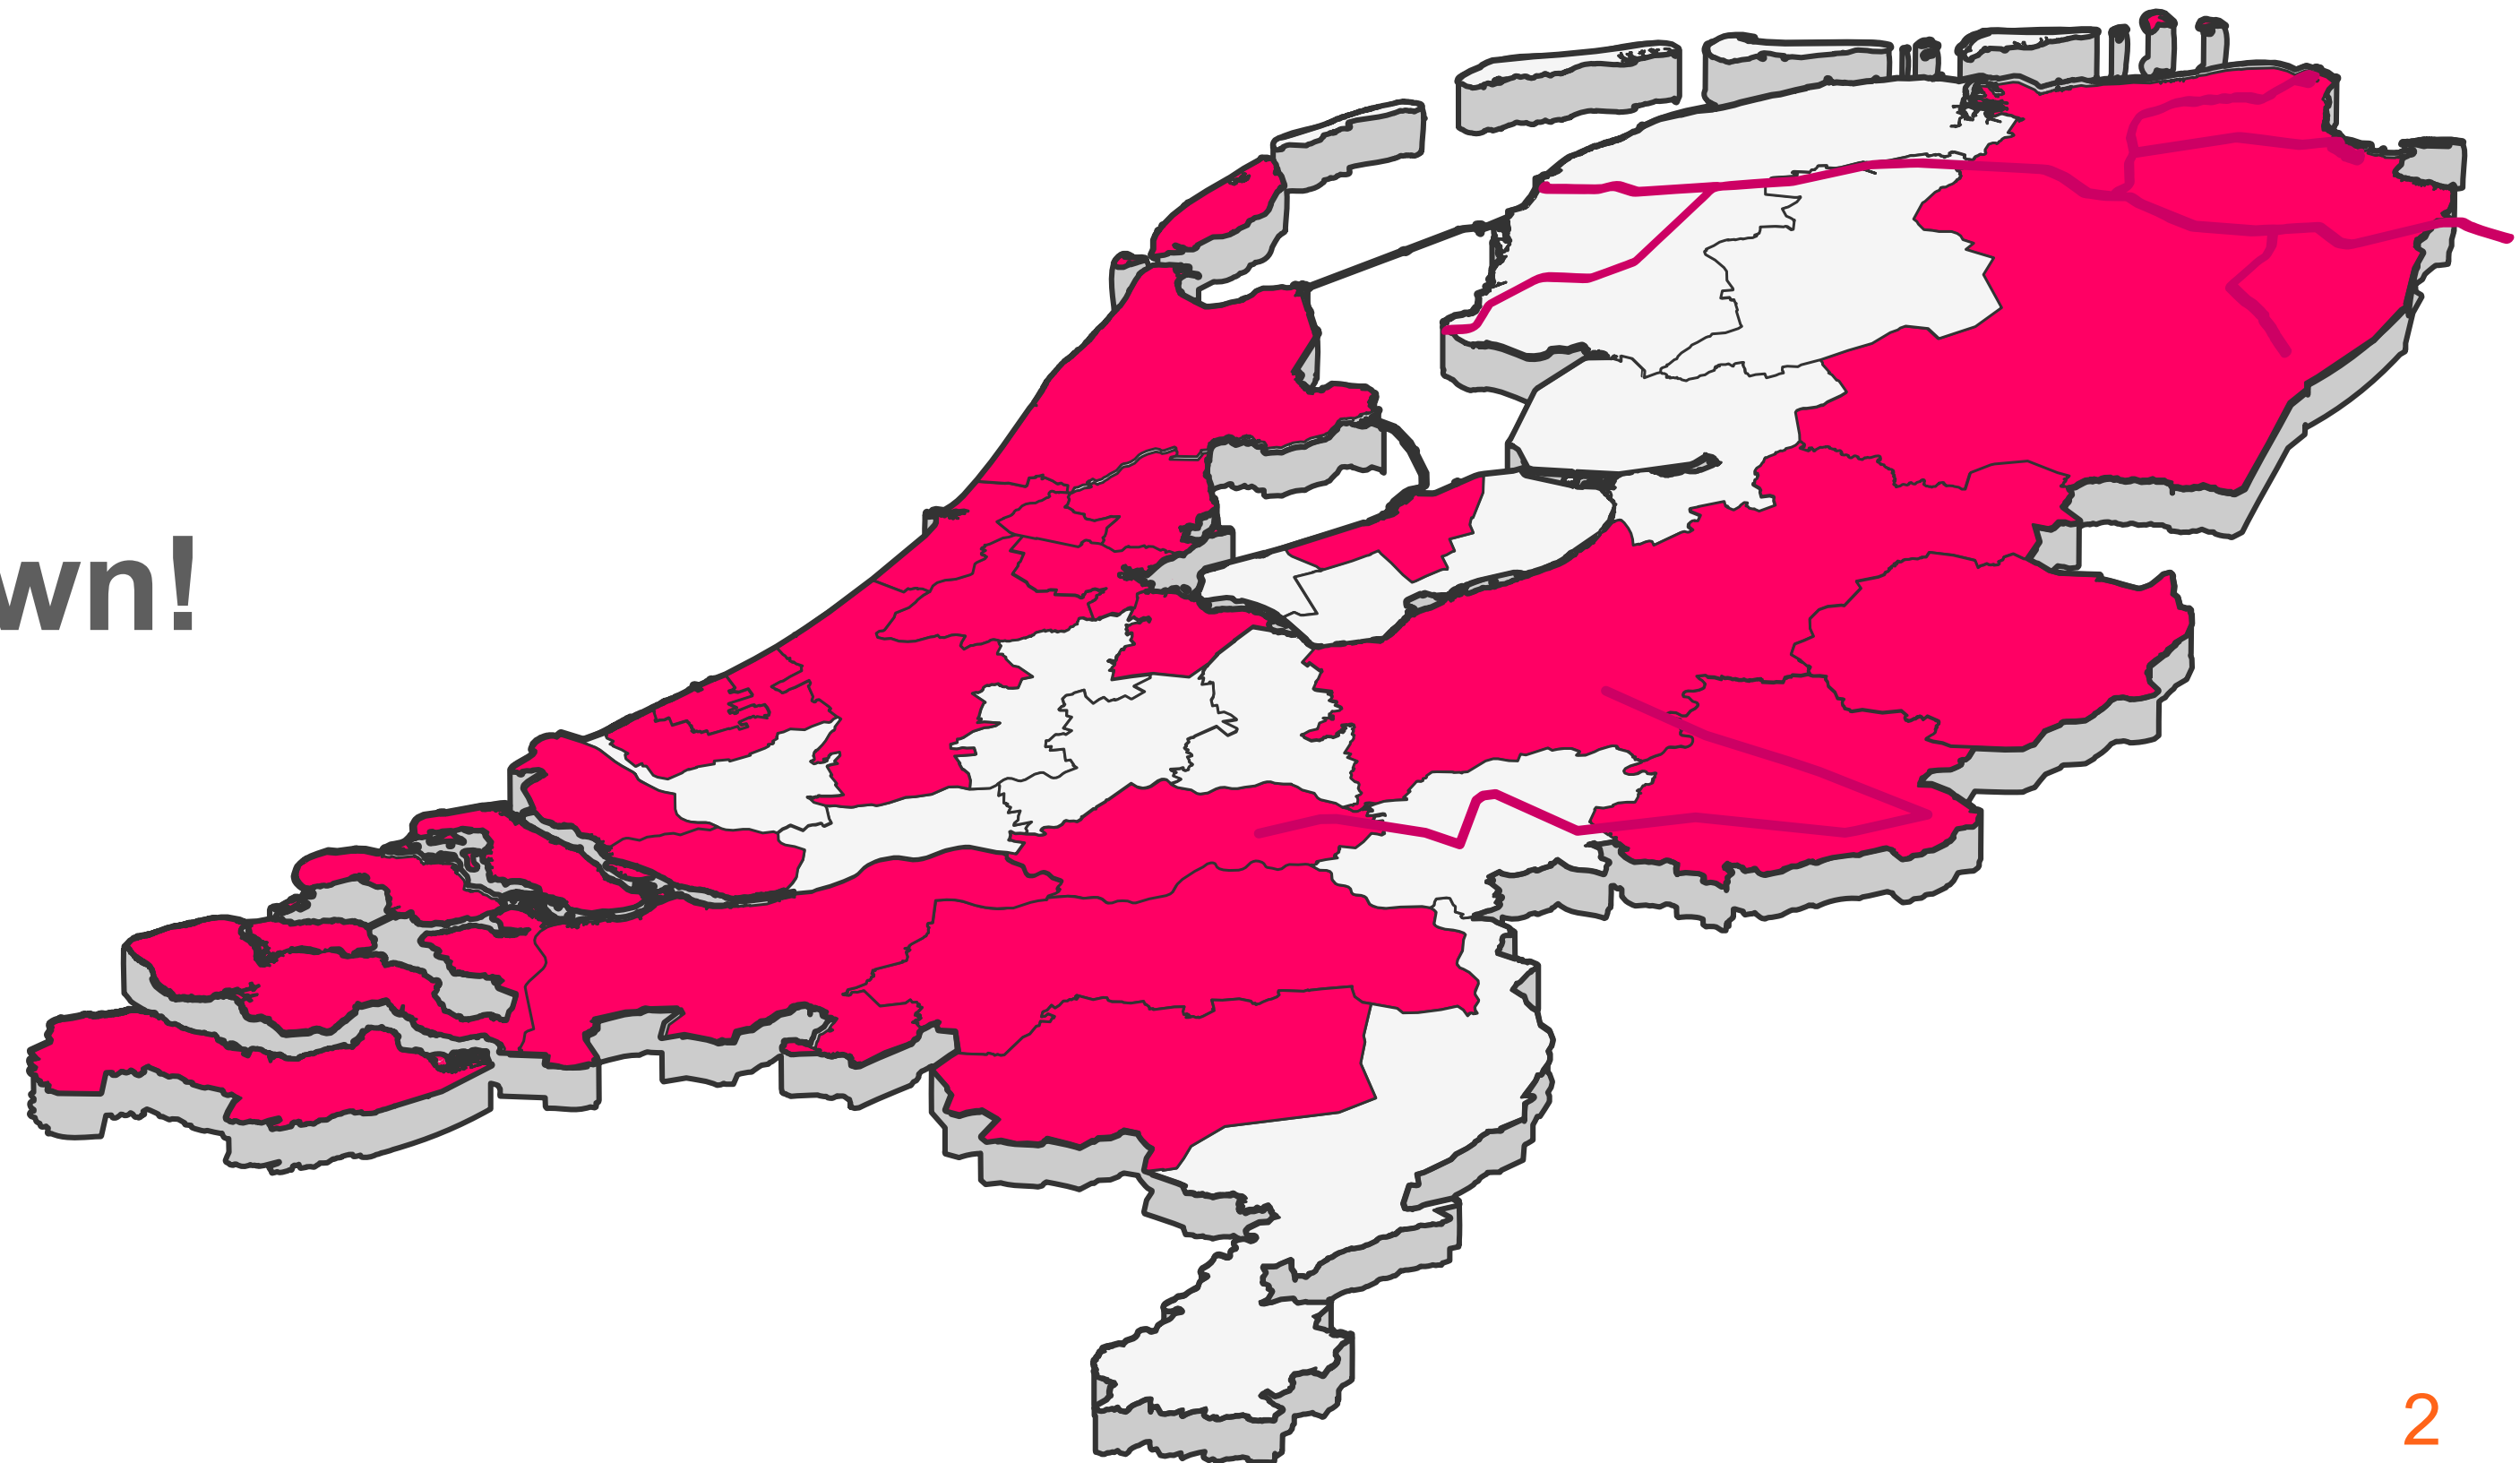

You better throw out
your OV-chipkaart.
Just use **your bank card**
for **check in and out**.
Cause **OVpay is comin' to town!**