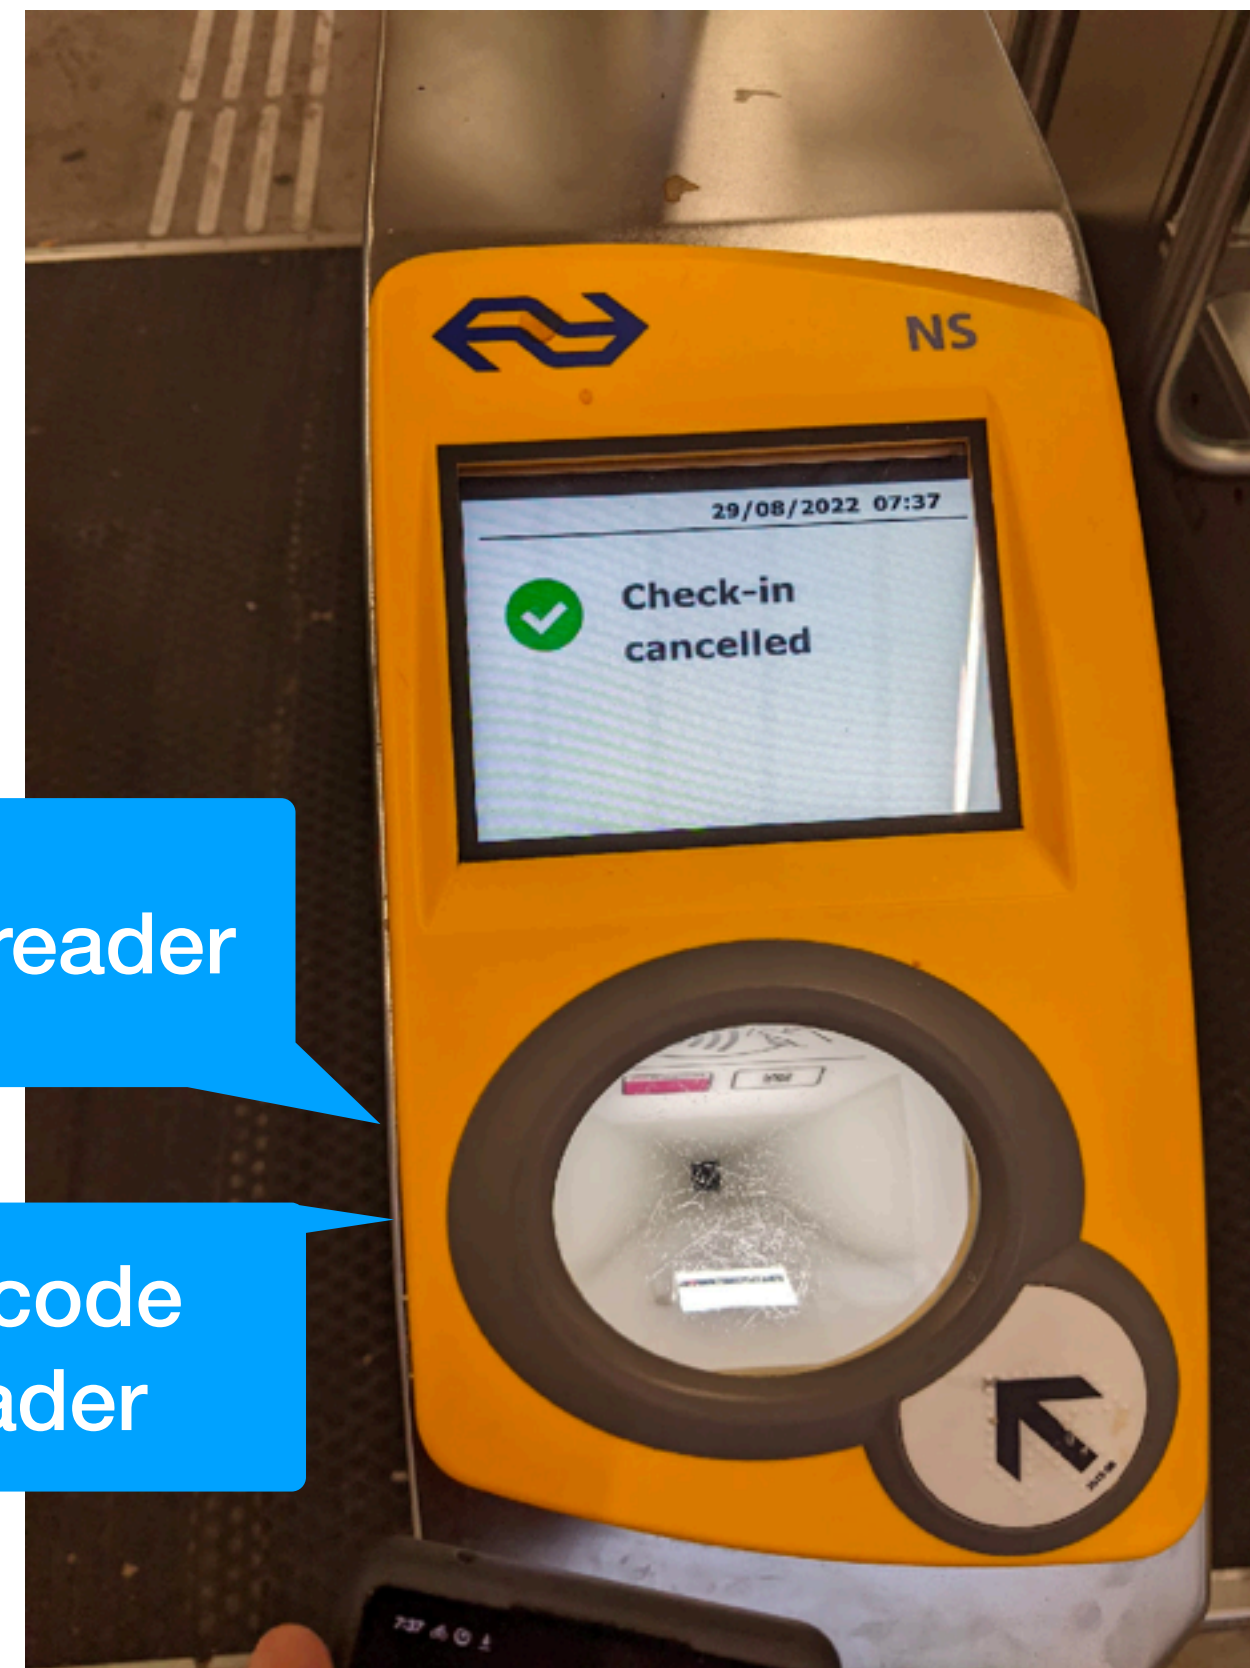

Amsterdam, NL

- Present the ticket from a **greater distance**
- **Use the NS App**
- Turn off NFC (Android)
- Enable Airplane mode (iOS)

One passenger ⇔ One device

- Watch and phone are **two different devices**
- **Penalty fare** for missing check-in/-out will be charged from **both**
- Fare correction can be requested online or **over phone**
- Better learn **phonetic alphabet**