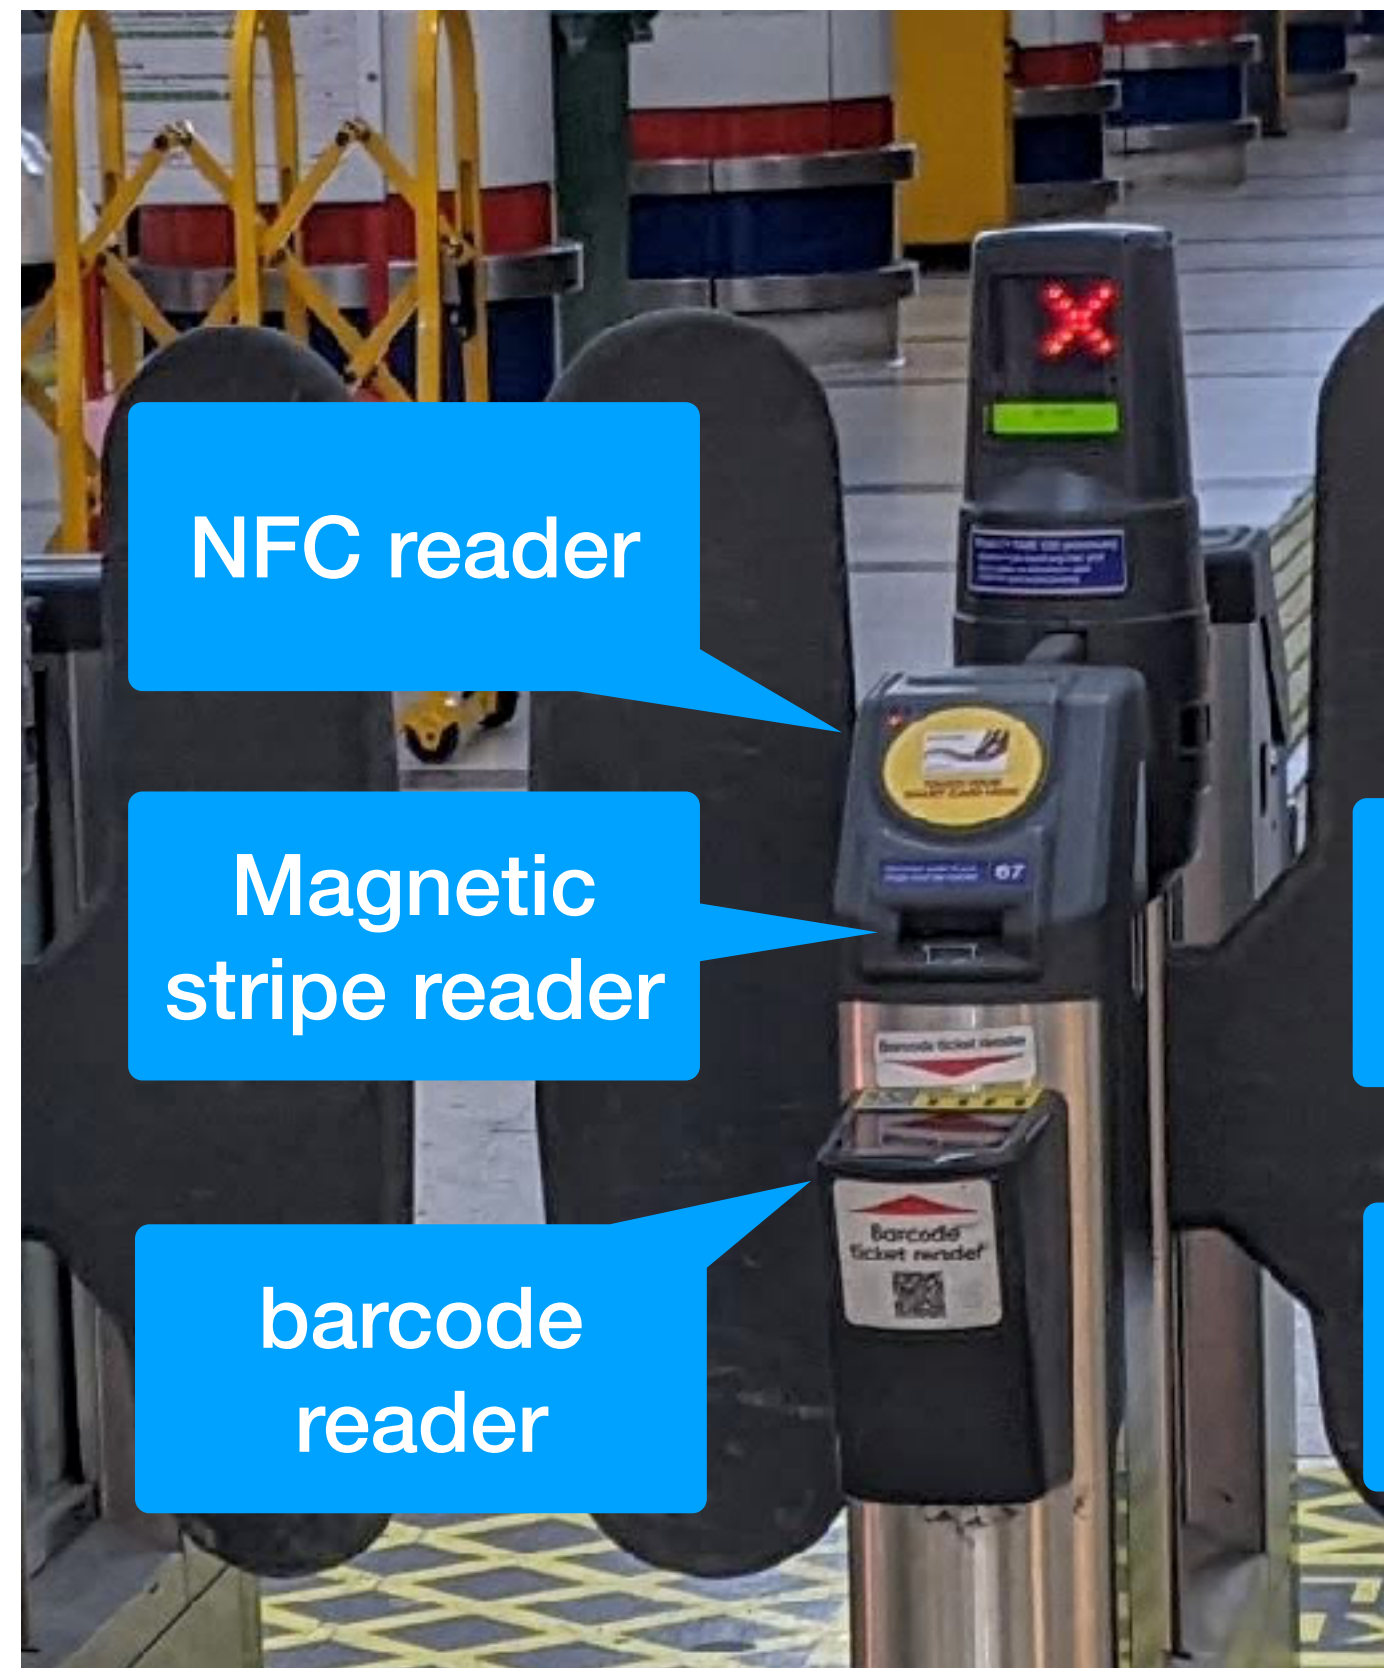

Better watch out with online tickets

London, GB